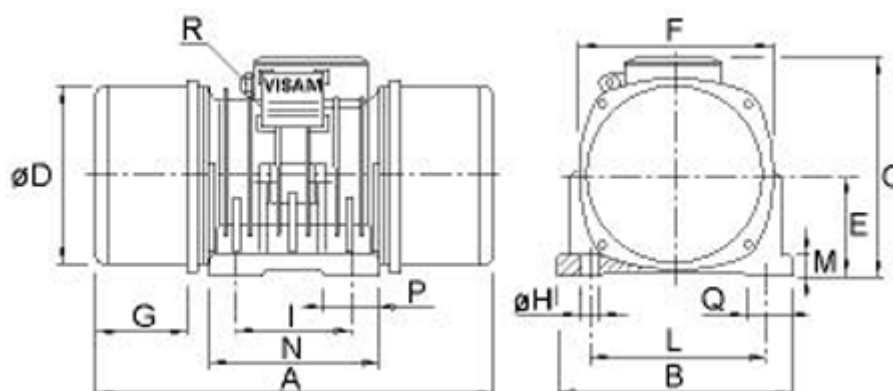

Data Sheet

Article number: 310101114004100

Description: Vibrator motor SPV 6.7 B 60kgcm
1500 o/m 750kg 0,55kW 3x230-400V 50hz

Measures

A = 428	L = 180
B = 225	M = 20
C = 233	N = 210
d = 187	Number H = 4
E = 105	P = 70
G = 93	Q = 50
H = 17	R = M20x1,5
I = 120	